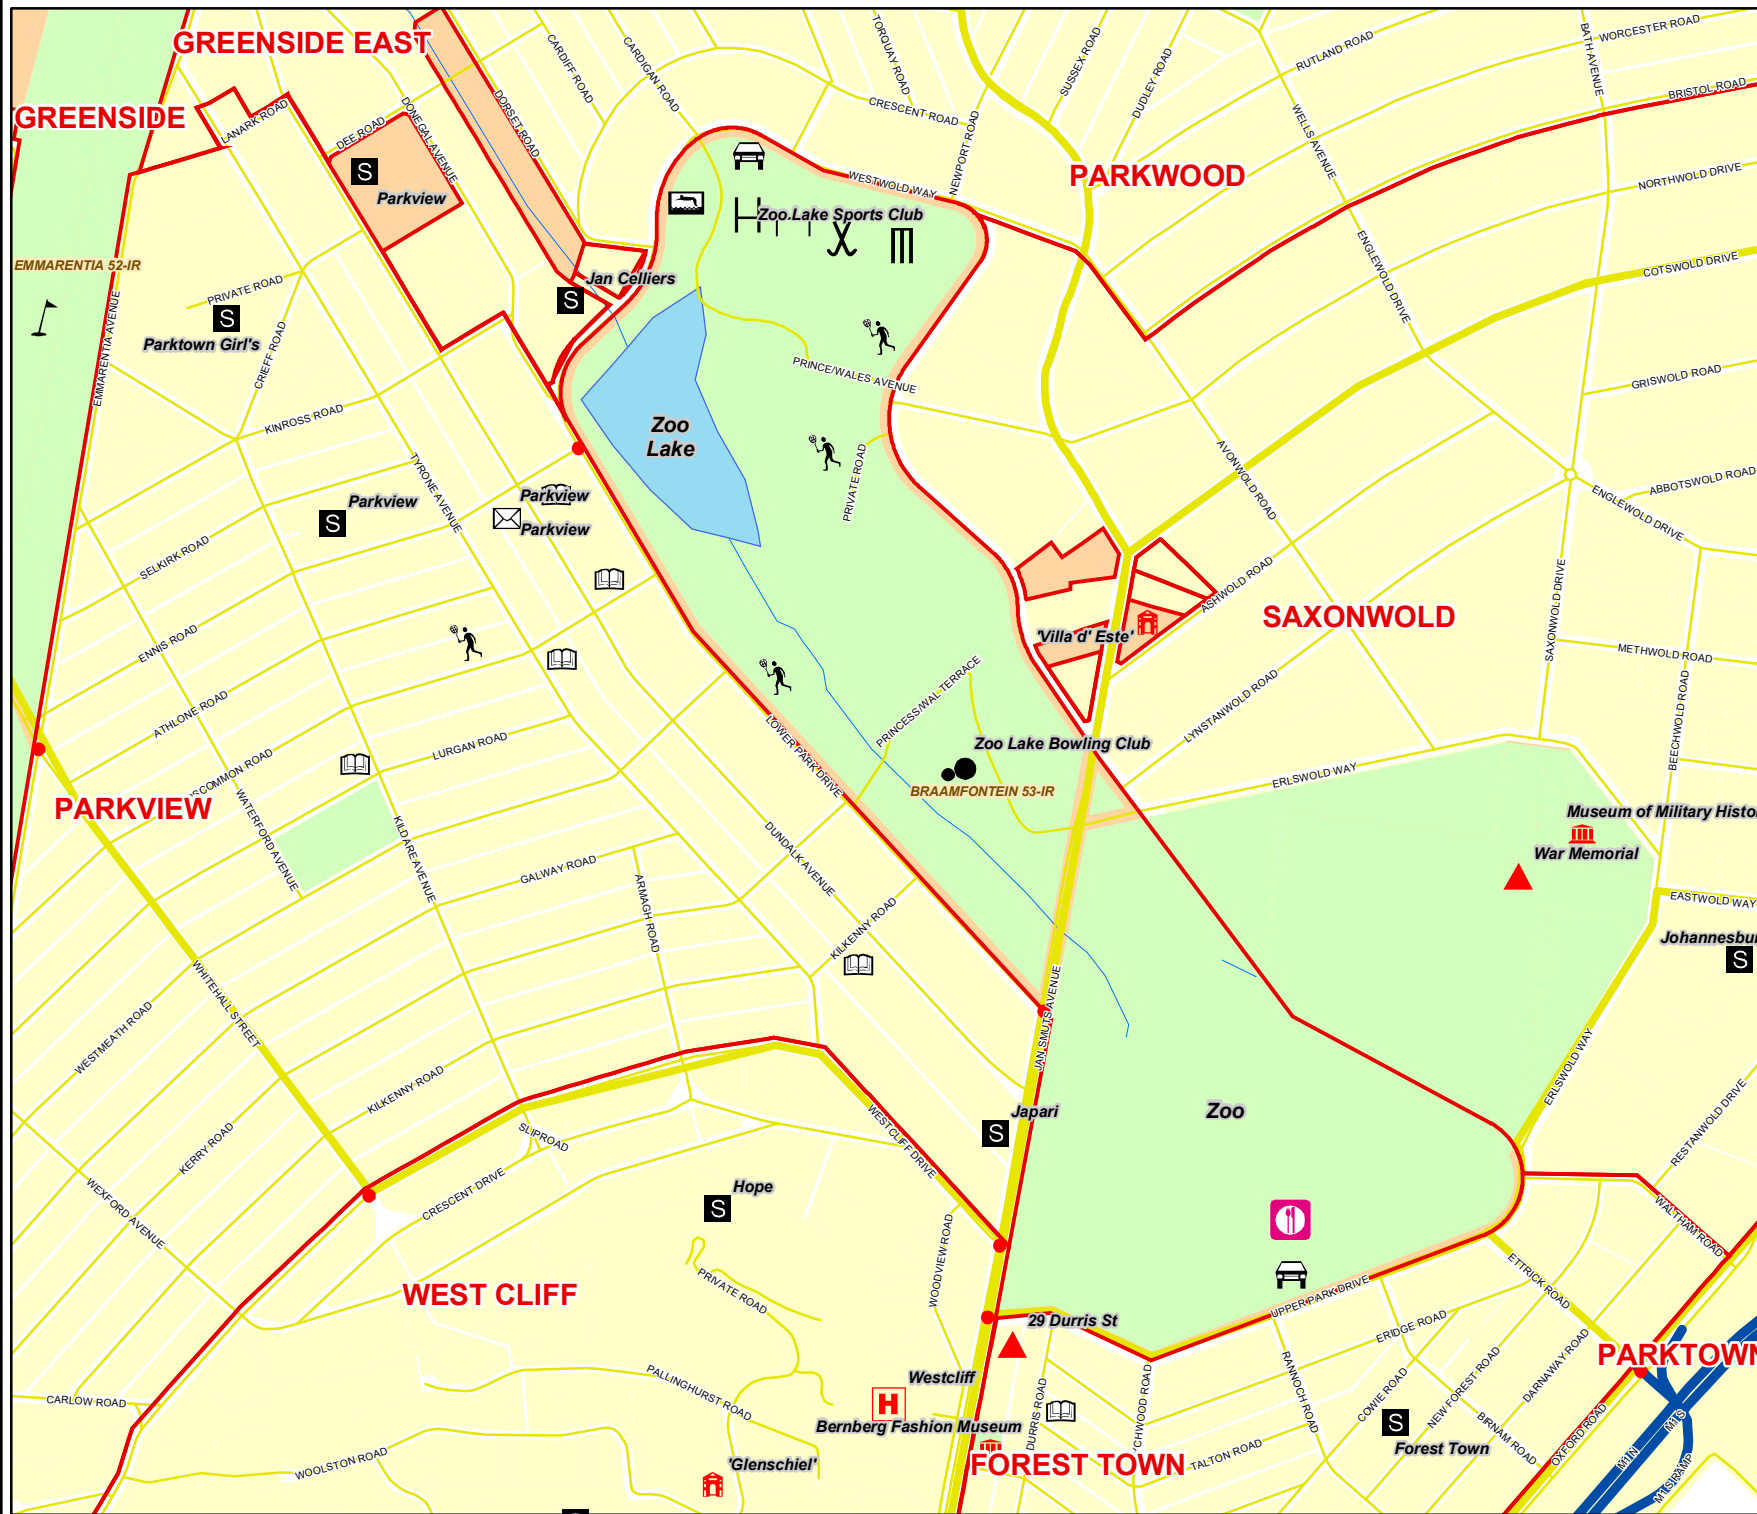

Map of Zoo Area

LEGEND

- | | |
|----------------------|------------------|
| Township Boundaries | Parks |
| Property | Motorways |
| Farms | Major Roads |
| Agricultural Holding | Road Centrelines |
| Museum | Hockey |
| National Monument | Swimming |
| Place of Interest | Tennis |
| Hotel | Bowls |
| Traffic Light | School |
| Soccer | Post Office |
| Rugby | Parking |
| Cricket | Place of Worship |
| Golf | |
| Restaurants | |

Joburg

Corporate GIS Telephone: +27 11 407-6203/6200/6134/6130
 Email: Cgispjprojects@Joburg.org.za

Workspace: /cgis/q/projects/various/IMS_ZOO.mxd
 Date: 28 April 2005
 Compiler: Annette Verskin
 Source: City of Johannesburg
 Projection: Transverse Mercator Lo.29
 Datum: Hartbeeshoek 1994